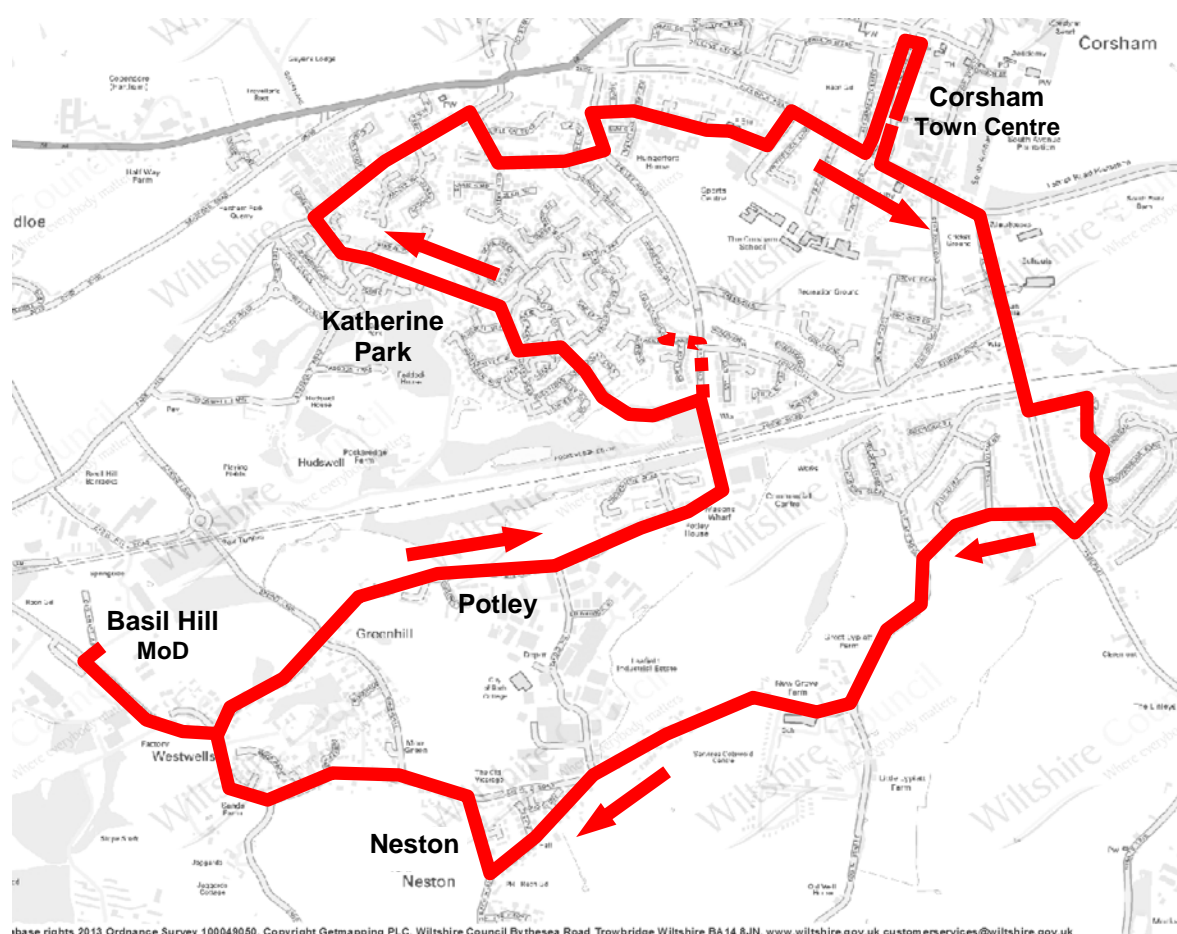

NS	NS	NS	NS	NS	NS	NS	NS	NS
Corsham, Newlands Road	1320	1350	1450	1520	1550	1620	1650	1720	1750
Broadmead	1324	1354	1454	1524	1554	1624	1654	1724	1754
Dicketts Road	1325	1355	1455	1525	1555	1625	1655	1725	1755
Cotswold Family Centre	1326	1356	1456	1526	1556	1626	1656	1726	1756
Neston Pool Green & Church Rise	1328	1358	Break	1458	1528	1558	1628	1658	1728
Basil Hill, MOD Main Gate	1331	1401		1501	1531	1601	1631	1701	1731
Westwells, bus shelter	1332	1402		1502	1532	1602	1632	1702	1732
Upper Potley, Curlcroft Road	1333	1403		1503	1533	1603	1633	1703	1733
Spackman Rd (Fuller Ave junc)	R	R		--	--	--	--	--	--
Katherine Park, Freestone Way	1337	1407		1507	1537	1607	1637	1707	1737
West Park Road	1341	1411		1511	1541	1611	1641	1711	1741
Beechfield Road	1343	1413		1513	1543	1613	1643	1713	1743
Corsham, Newlands Road	1346	1416		1516	1546	1616	1646	1716	1746

Key

NS - indicates a journey that will not run on Saturdays

R - calls at this point only if required by passengers on bus

Buses to Rudloe Estate from 2nd January 2014

In addition to the 4 buses per hour on services X31 and 231 that pick up on Leafy Lane and Bradford Road at Rudloe, the following buses will operate around Leylands Green in Rudloe at the following times (subject to confirmation):

- From Rudloe, Leylands Green at 0910
- From Newlands Road in Corsham, departing 1010, 1110 & 1210 (*will only divert around Leylands Green on request*).
- From Corsham School at 1510 on Schooldays (school bus X83).